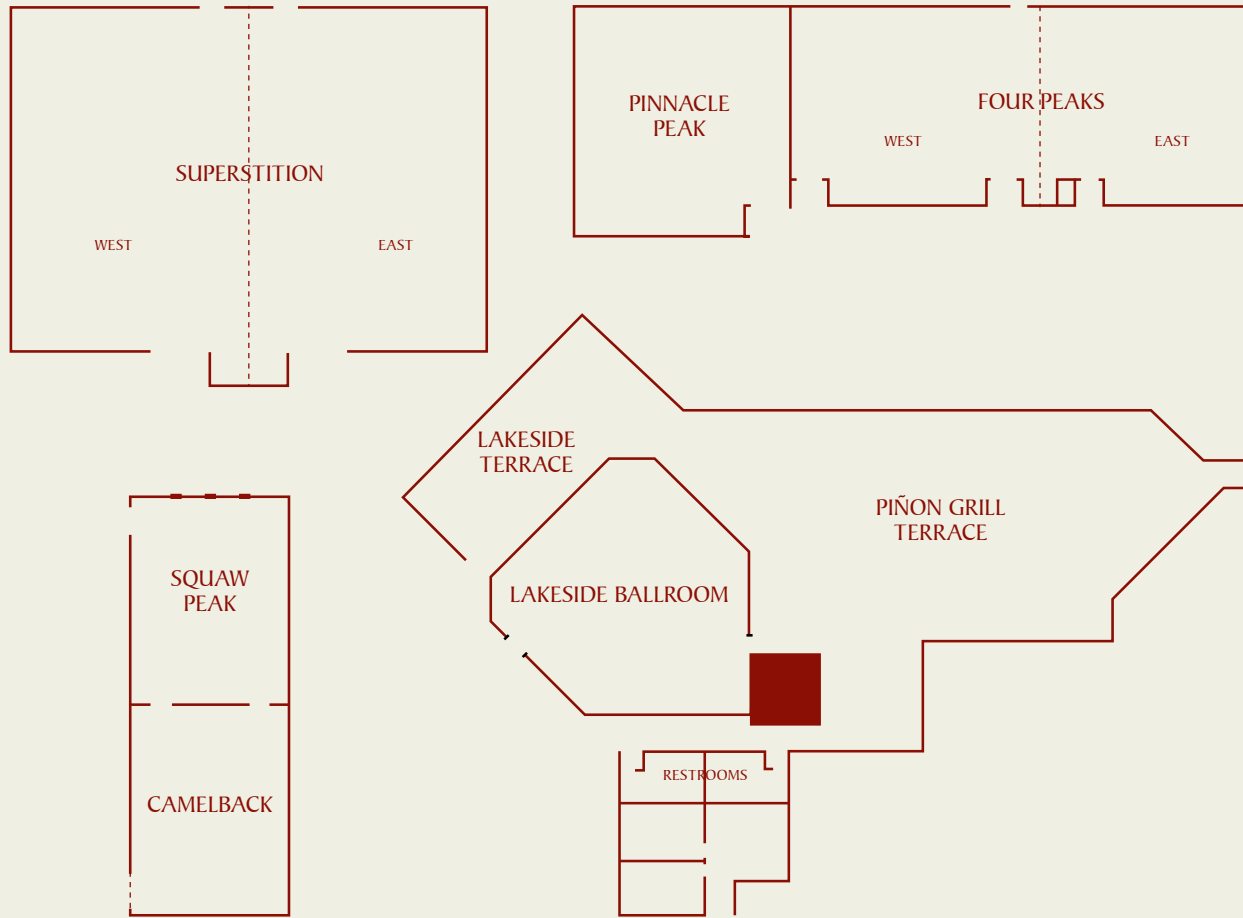

Meeting and Event Facilities

Room	Sq. Ft.	Length	Width	Ceiling	Theatre	Classroom	Reception	Conference	U-Shaped	Rounds
Superstition	2,365	55'	43'	10'	210	135	200	60	60	160
Superstition East	1,161	27'	43'	10'	100	60	100	30	40	60
Superstition West	1,161	27'	43'	10'	100	60	100	30	40	60
Four Peaks	1,144	52'	22'	10'	100	60	100	40	40	80
Four Peaks East	572	26'	22'	10'	40	25	45	20	20	40
Four Peaks West	572	26'	22'	10'	40	25	45	20	20	40
Pinnacle Peak	624	24'	26'	10'	50	30	50	20	25	40
Squaw Peak	486	27'	18'	8'	30	20	35	15	15	30
Camelback	486	27'	18'	8'	30	20	35	15	15	30
Piñon Grill Terrace	–	–	–	–	–	–	250	–	–	200
Lakeside Ballroom	3,024	56'	54'	12'	300	200	220	60	60	220
Lakeside Terrace	–	–	–	–	–	–	220	–	–	100
Pool	–	–	–	–	–	–	250	–	–	220