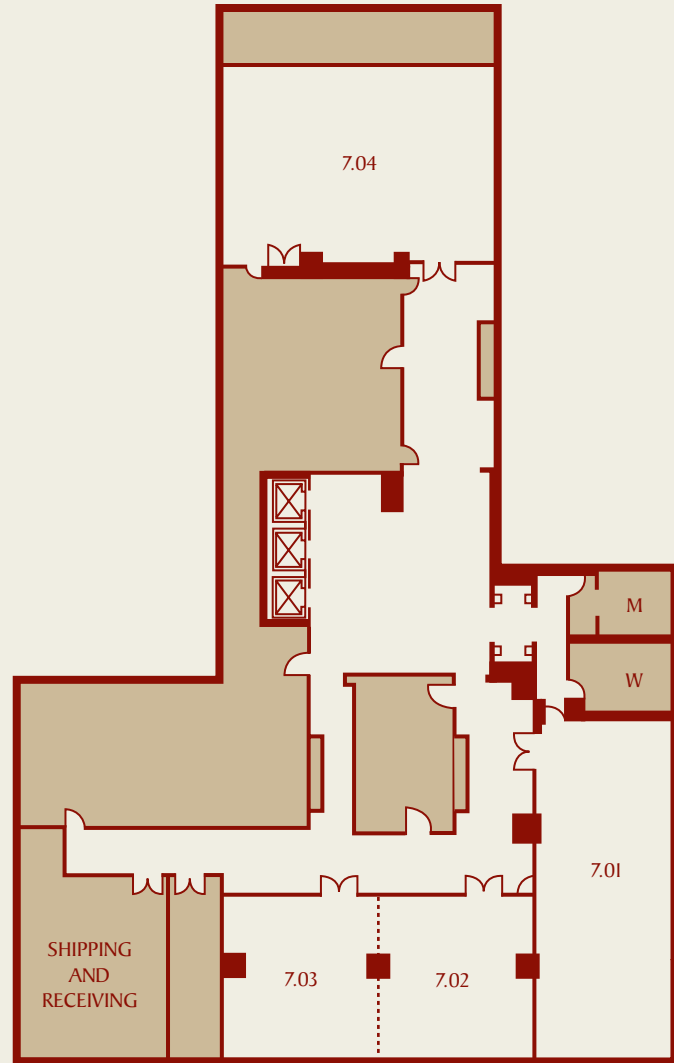

# SEVENTH FLOOR

4,668 square feet

ROOM	DIMENSIONS LxWxH FEET	SQ FEET	U-SHAPE	HOLLOW SQUARE	THEATER	CLASS ROOM	CONFERENCE	CRESCENT	BANQUET SEATING
7.01	58'2" x 23'2" x 9'4"	1,347	35	40	80	56	32	48	80
7.02	32'2" x 27'0" x 9'0"	868	19	24	40	30	16	30	40
7.03	32'2" x 27'4" x 9'0"	879	19	24	40	30	16	30	40
7.04	45'10" x 34'4" x 9'6"	1,574	38	48	120	72	30	54	100