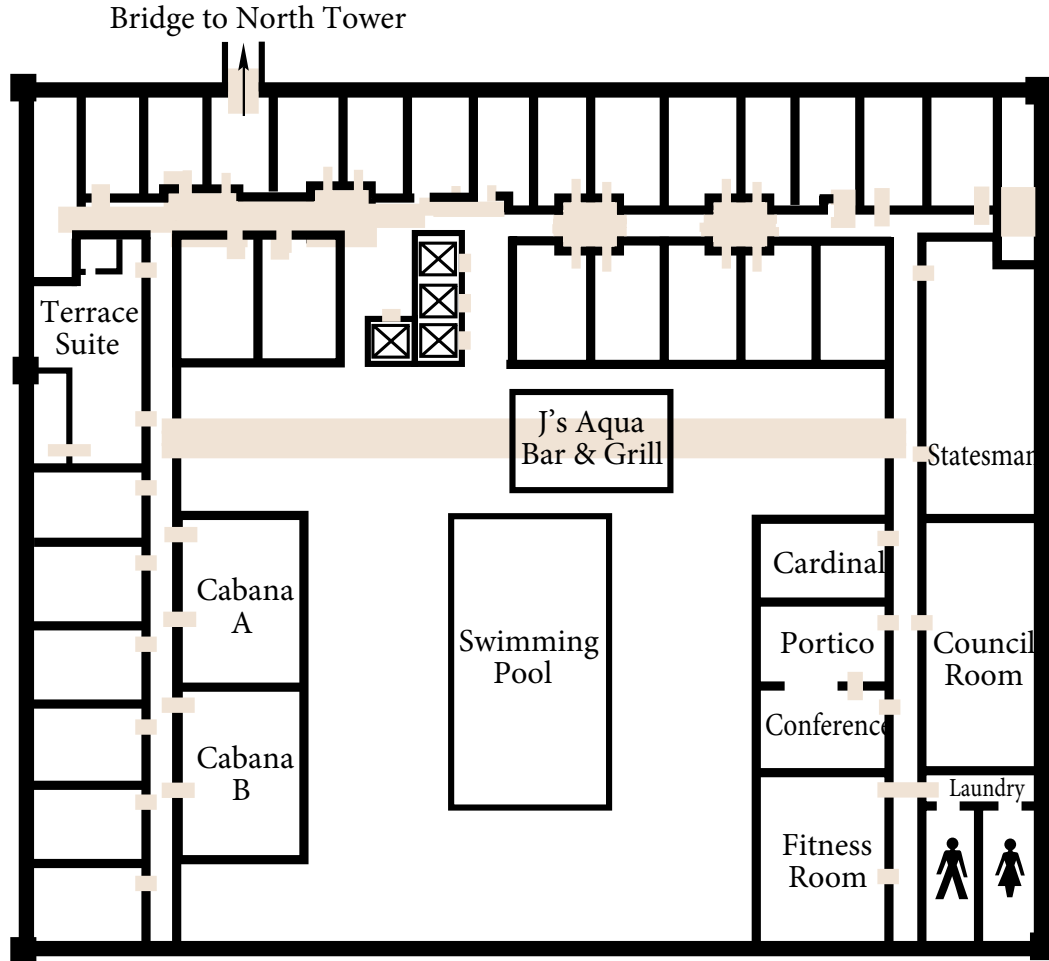

MILLENNIUM
HOTEL
CINCINNATI

FOURTH FLOOR MEETING SPACE

South Tower Meeting Rooms	Sq. Ft.	Length	Width	Ceiling	Theatre	Classroom	Reception	Conference	Rounds
Statesman	990	45'	22'	8'	75	60	80	38	80
Council	667	21'6"	31'6"	8'	50	40	50	30	50
Portico	1,064	28'	38'	7'7"	40	25	30	20	30
Cardinal	378	27'	14'	7'5"	30	15	20	16	20
Cabana A & B	612	18'	34'	7'9"	40	24	40	28	40

The Heart of the Queen City

150 West Fifth Street . Cincinnati, OH 45202
Hotel Direct: (513) 352-2100 . Sales Fax: (513) 352-2217 . Email: cinti@mhrmail.com
www.millenniumhotels.com/cincinnati