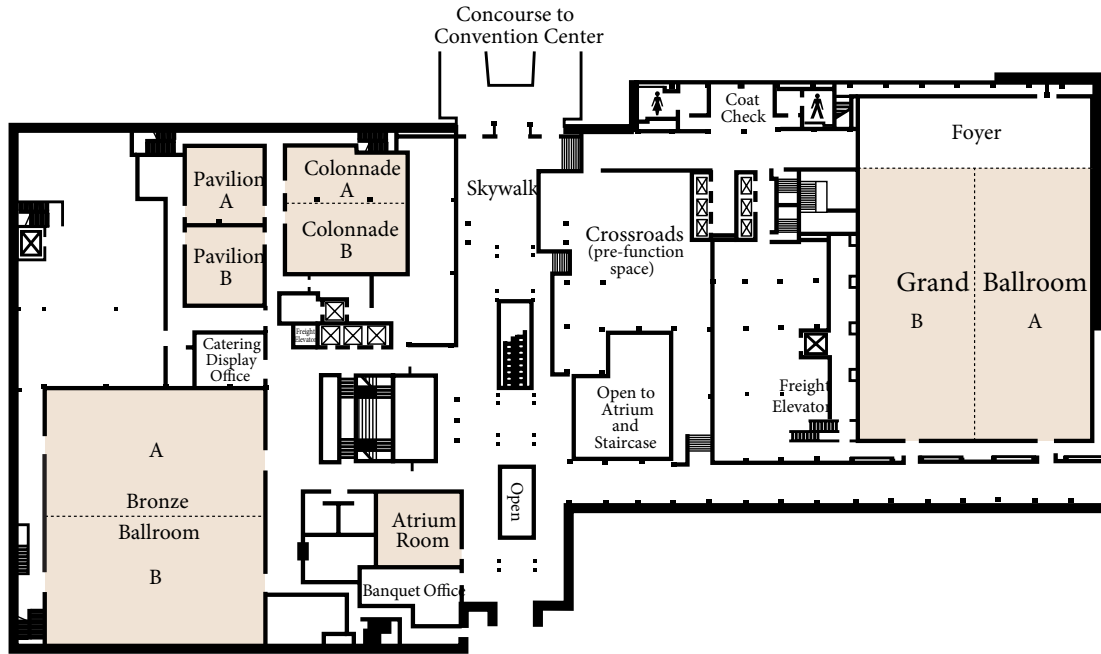

MILLENNIUM  
HOTEL  
CINCINNATI

BALLROOM LEVEL – SECOND FLOOR & SECOND FLOOR (SOUTH)

Ballroom Level – Second Floor	Sq. Ft.	Length	Width	Ceiling	Theatre	Classroom	Reception	Rounds	Exhibit
Foyer	2,349	27'	87'	15'	–	–	200	–	–
Grand Ballroom A	4,136	44'	94'	15'	500	275	500	320	25
Grand Ballroom B	4,042	43'	94'	15'	600	275	600	300	29
Grand Ballroom	10,527	87'	121'	15'	1,500	700	1,300	900	68
Bronze Ballroom A	3,713	47'	79'	11'6"	350	220	350	300	26
Bronze Ballroom B	3,713	47'	79'	11'6"	350	220	350	300	26
Bronze Ballroom	7,426	94'	79'	11'6"	800	460	700	630	52

Second Floor (South)	Sq. Ft.	Length	Width	Ceiling	Theatre	Classroom	Reception	Conference	Rounds
Pavilion A	783	29'	27'	9'6"	70	40	50	30	50
Pavilion B	812	29'	28'	9'6"	70	40	50	30	50
Pavilion Room	1,595	29'	55'	9'6"	125	70	100	–	90
Colonnade A	836	44'	19'	9'6"	60	40	50	30	50
Colonnade B	1,100	44'	25'	9'6"	125	80	80	40	70
Colonnade Room	1,936	44'	44'	9'6"	185	120	150	–	130
Atrium Room	676	26'	26'	9'	50	30	40	20	40

MILLENNIUM  
HOTEL  
CINCINNATI

FOURTH FLOOR MEETING SPACE

South Tower Meeting Rooms	Sq. Ft.	Length	Width	Ceiling	Theatre	Classroom	Reception	Conference	Rounds
Statesman	990	45'	22'	8'	75	60	80	38	80
Council	667	21'6"	31'6"	8'	50	40	50	30	50
Portico	1,064	28'	38'	7'7"	40	25	30	20	30
Cardinal	378	27'	14'	7'5"	30	15	20	16	20
Cabana A & B	612	18'	34'	7'9"	40	24	40	28	40